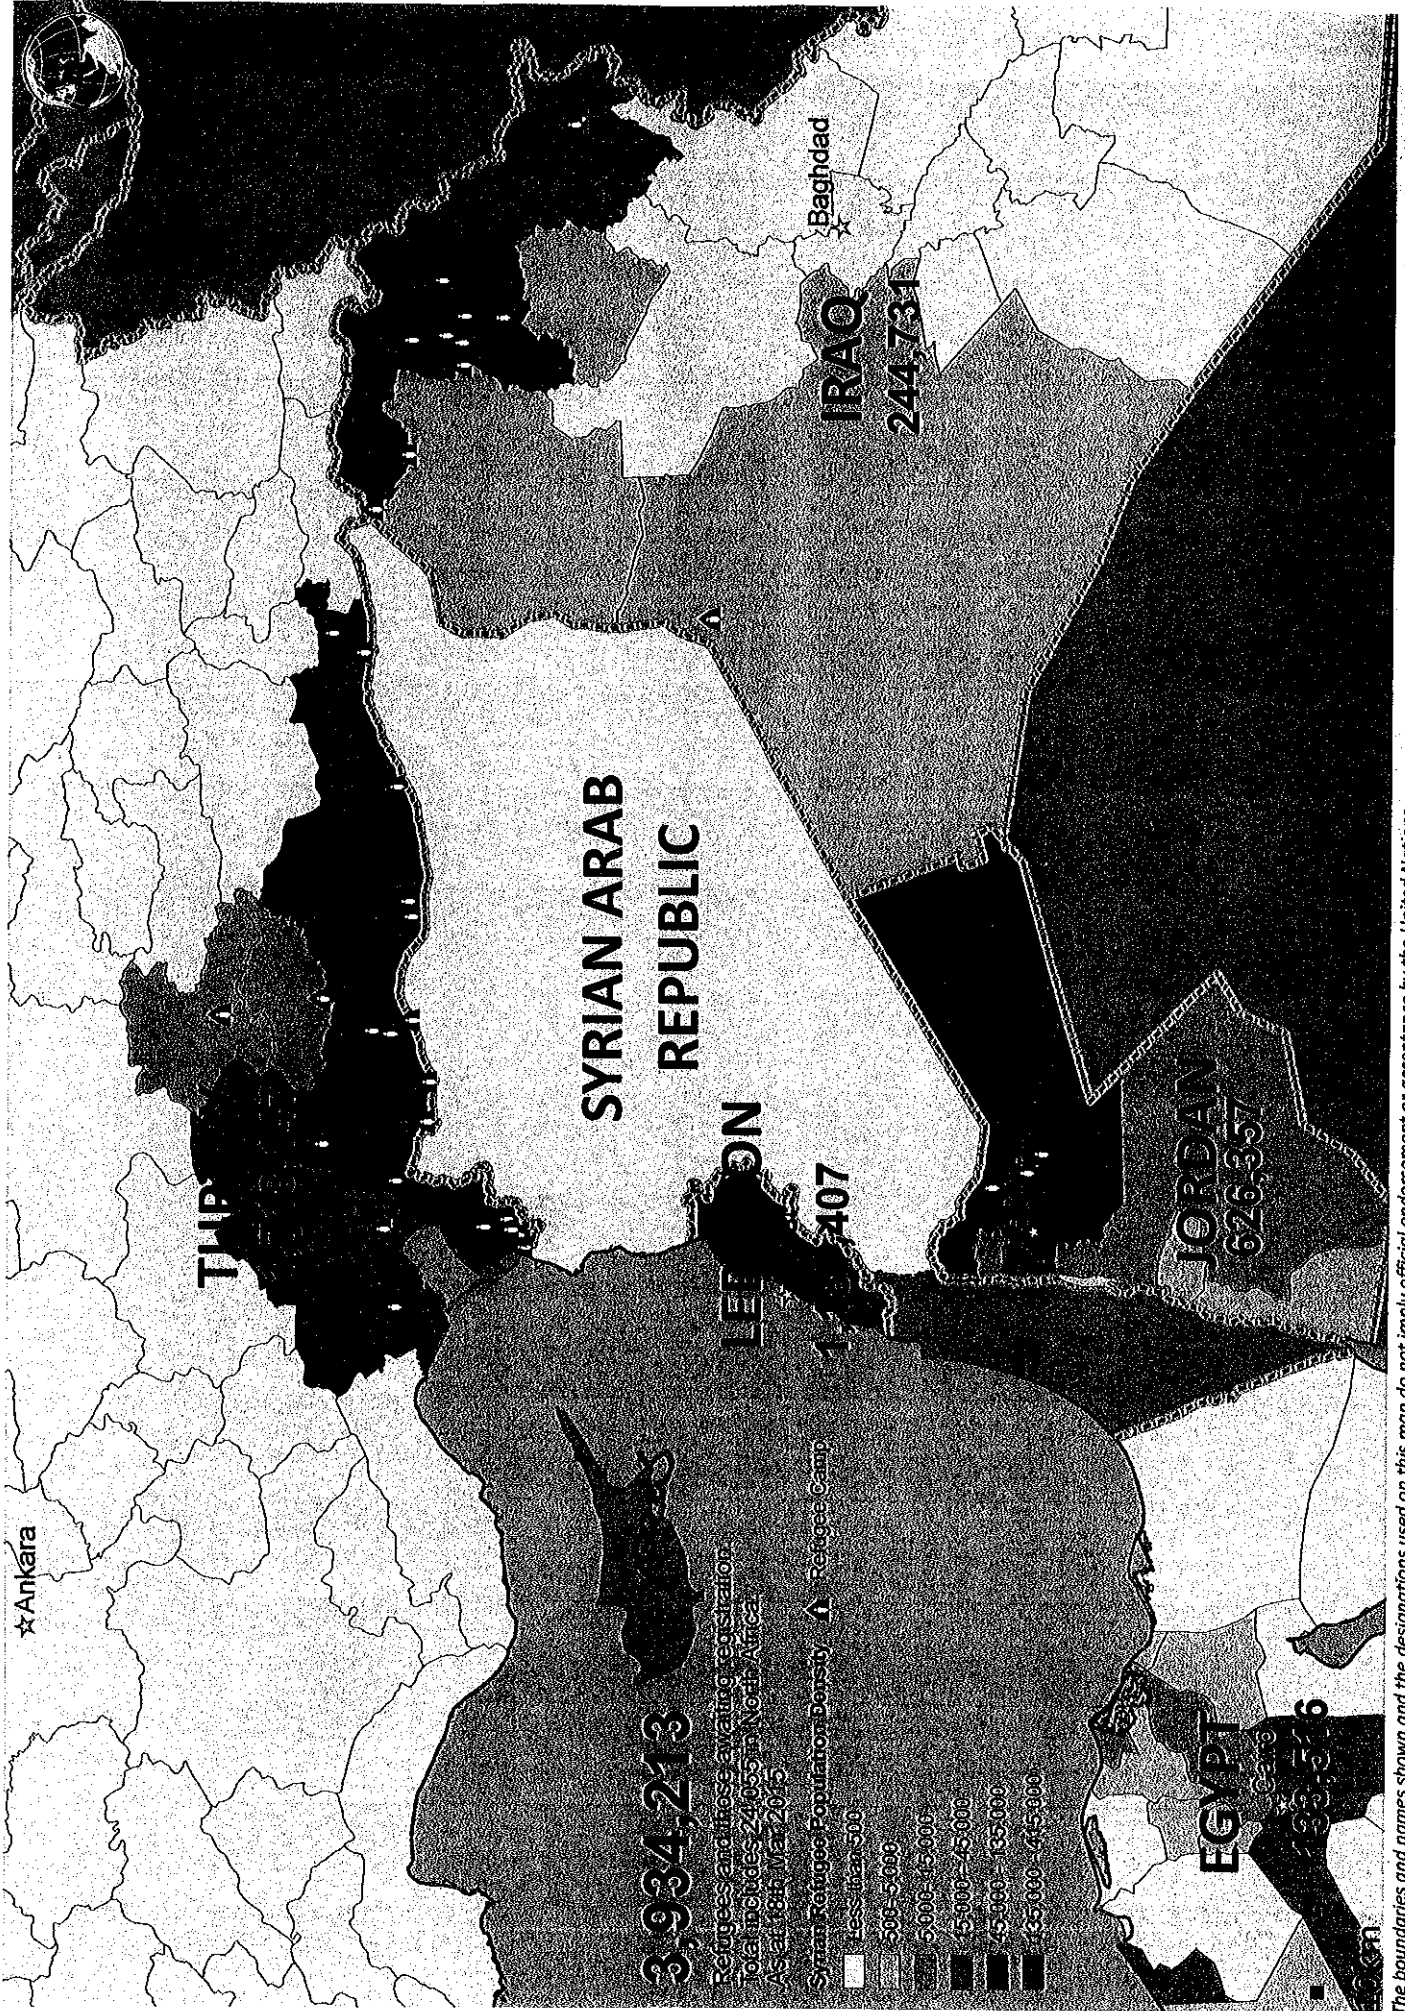

# Syrian Refugees in the Region

As at 07 Jan 2014  
**2,354,447**

**Turkey**  
 559,994

**Lebanon**  
 858,641

**Iraq**  
 210,612

**Jordan**  
 576,354

**Egypt**  
 131,707

DATA AS OF MARCH 2015

The boundaries and names shown and the designations used on this map do not imply official endorsement or acceptance by the United Nations.