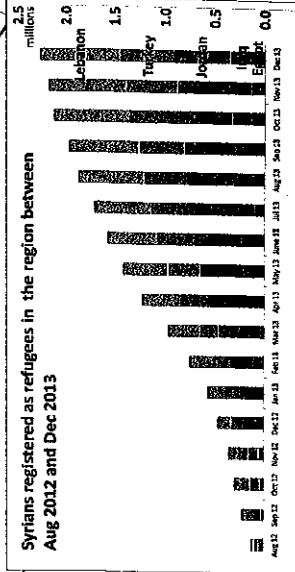

# Syrian Refugees in the Region

As at 07 Jan 2014  
**2,354,447**

**Turkey**  
 559,994

**Lebanon**  
 858,641

**Iraq**  
 210,612

**Jordan**  
 576,354

**Egypt**  
 131,707

DATA AS OF MARCH 2015