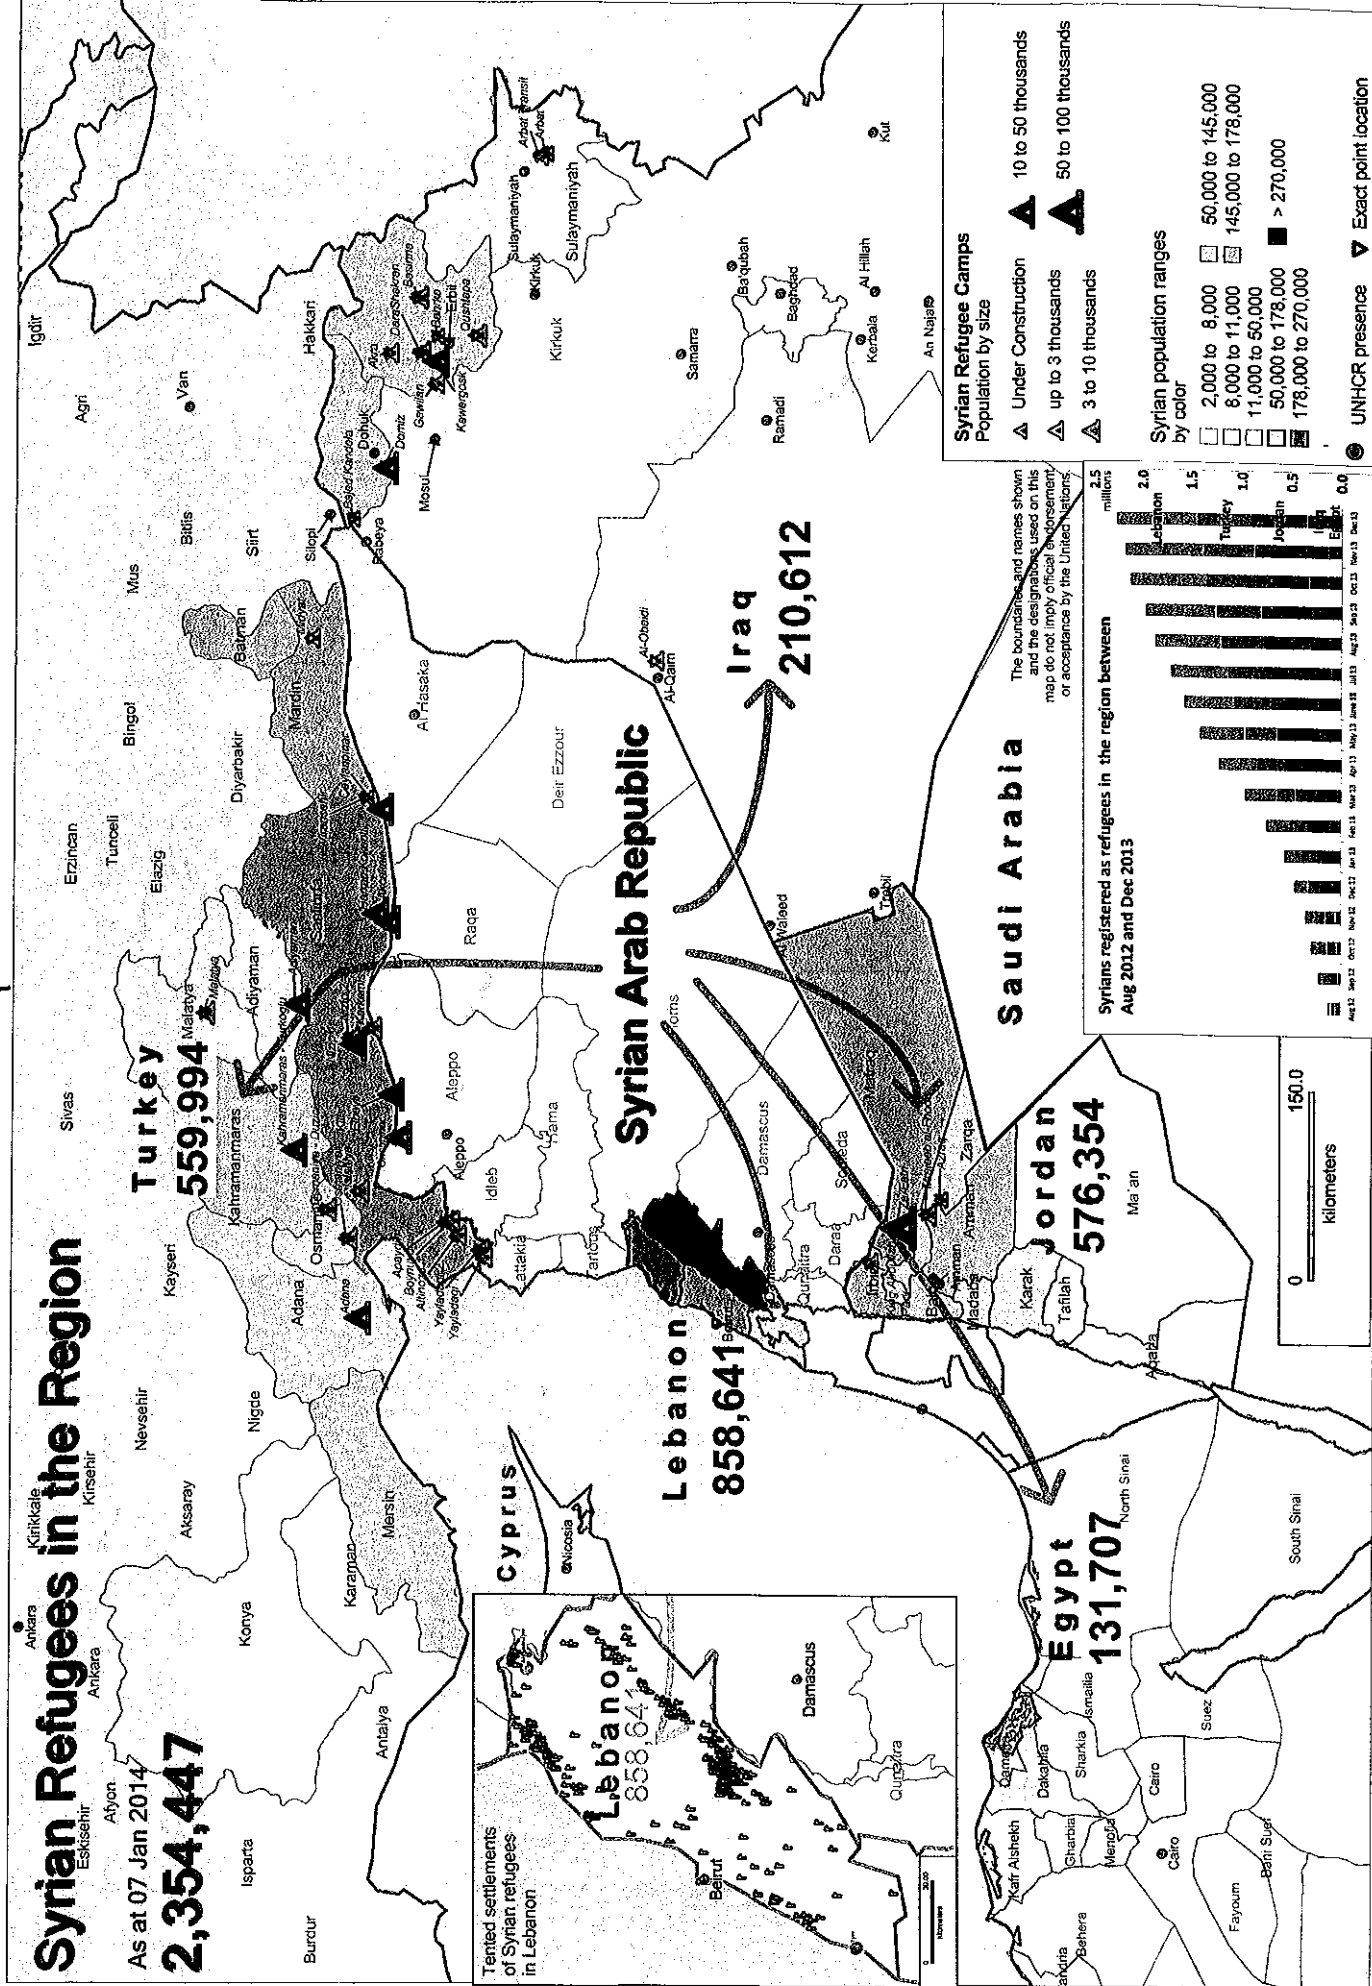

# Syrian Refugees in the Region

As at 07 Jan 2014  
**2,354,447**

**Turkey**  
 559,994

**Lebanon**  
 858,641

**Iraq**  
 210,612

**Jordan**  
 576,354

**Egypt**  
 131,707

DATA AS OF MARCH 2015

The boundaries and names shown and the designations used on this map do not imply official endorsement or acceptance by the United Nations.